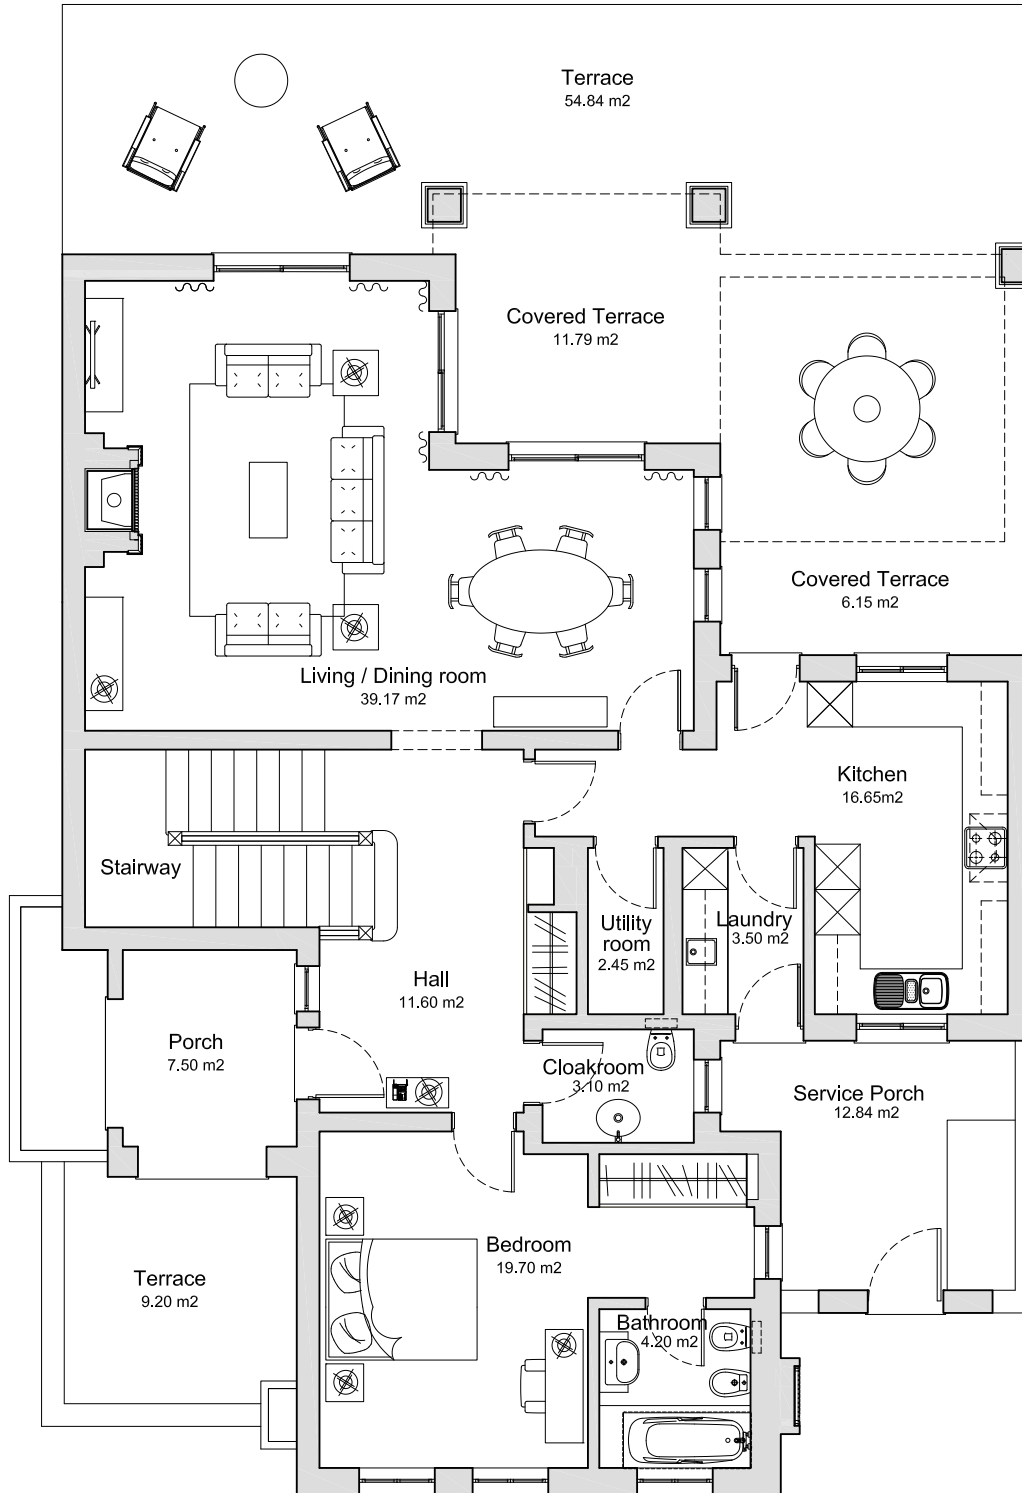

MONTE REI

GOLF & COUNTRY CLUB

1, 2 & 3 BED LINKED VILLAS

STANDART LAYOUT

Ground Floor areas:

Internal.....	136.36m ²
Terraces.....	102.32m ²
Total.....	238.68m²

MONTE REI

GOLF & COUNTRY CLUB

1, 2 & 3 BED LINKED VILLAS STANDART LAYOUT

First Floor areas:

Internal.....	93.73m ²
Terraces.....	33.84m ²
Total.....	127.57m²

1, 2 & 3 BED LINKED VILLAS

STANDART LAYOUT

Basement areas:

Internal.....67.74m2