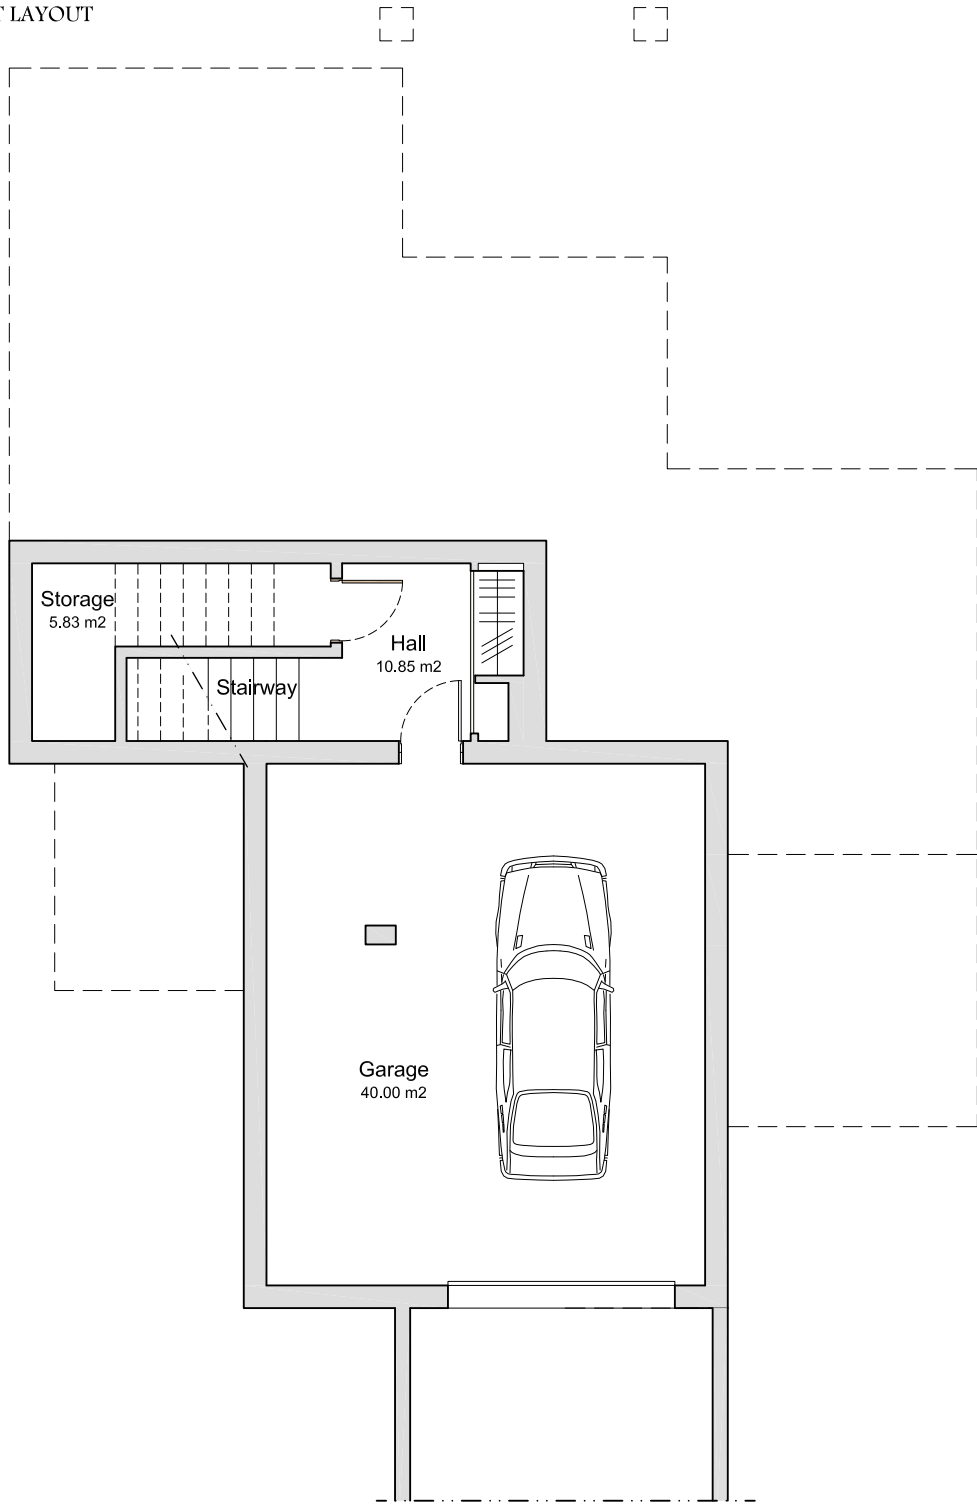

MONTE REI

GOLF & COUNTRY CLUB

1, 2 & 3 BED LINKED VILLAS

STANDART LAYOUT

Ground Floor areas:

Internal.....	136.36m ²
Terraces.....	102.32m ²
Total.....	238.68m²

MONTE REI

GOLF & COUNTRY CLUB

1, 2 & 3 BED LINKED VILLAS STANDART LAYOUT

First Floor areas:

Internal.....	93.73m ²
Terraces.....	33.84m ²
Total.....	127.57m²

1, 2 & 3 BED LINKED VILLAS

STANDART LAYOUT

Basement areas:

Internal.....67.74m2