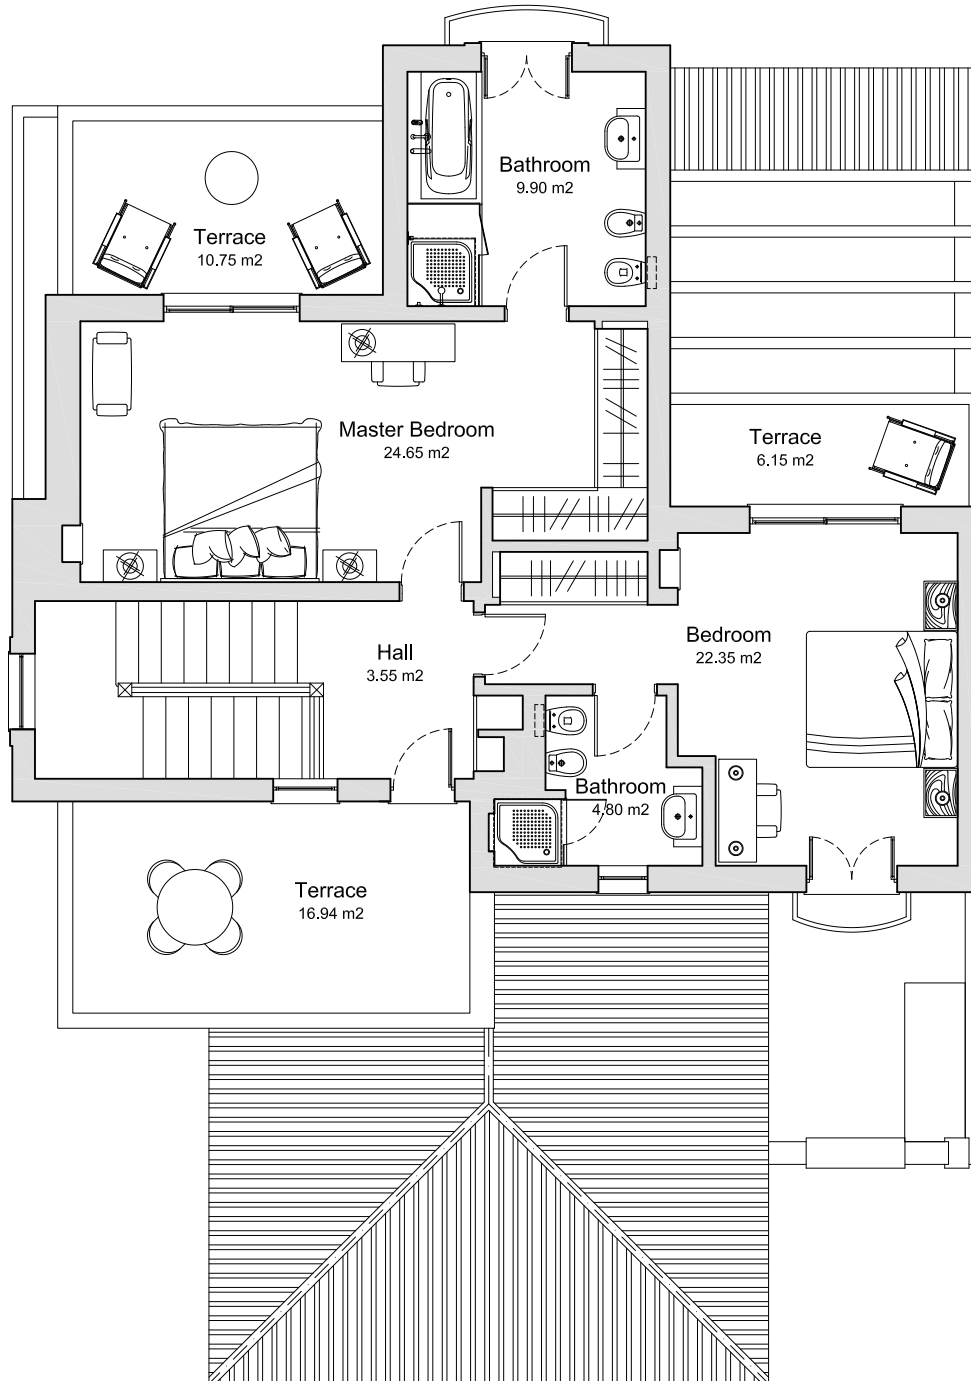

MONTE REI

GOLF & COUNTRY CLUB

1, 2 & 3 BED LINKED VILLAS

STANDART LAYOUT

Ground Floor areas:

Internal.....	136.36m ²
Terraces.....	102.32m ²
Total.....	238.68m²

MONTE REI

GOLF & COUNTRY CLUB

1, 2 & 3 BED LINKED VILLAS STANDART LAYOUT

First Floor areas:

Internal.....	93.73m ²
Terraces.....	33.84m ²
Total.....	127.57m²

1, 2 & 3 BED LINKED VILLAS

STANDART LAYOUT

Basement areas:

Internal.....67.74m2